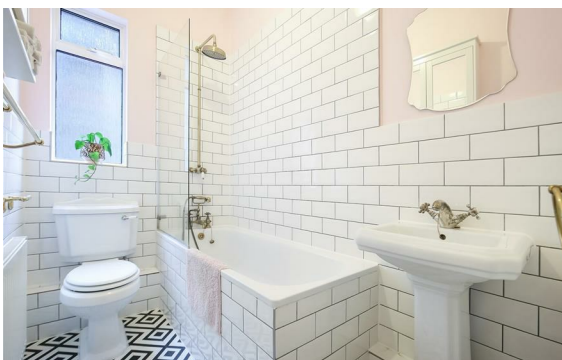

DAWN SANDOVAL

Residential

2 Bedrooms

Apartment

Located
in Woodford Green
£2,200 Per Month

info@dawnsandovalresidential.cc www.dawnsandovalresidential.co.uk

0207 093 1702

**DAWN
SANDOVAL**
Residential