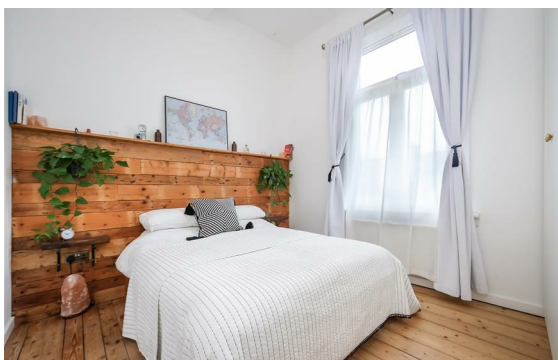

DAWN SANDOVAL

Residential

2 Bedrooms

Apartment

Located
in Woodford Green
£2,200 Per Month

info@dawnsandovalresidential.cc www.dawnsandovalresidential.co.uk

0207 093 1702

**DAWN
SANDOVAL**
Residential